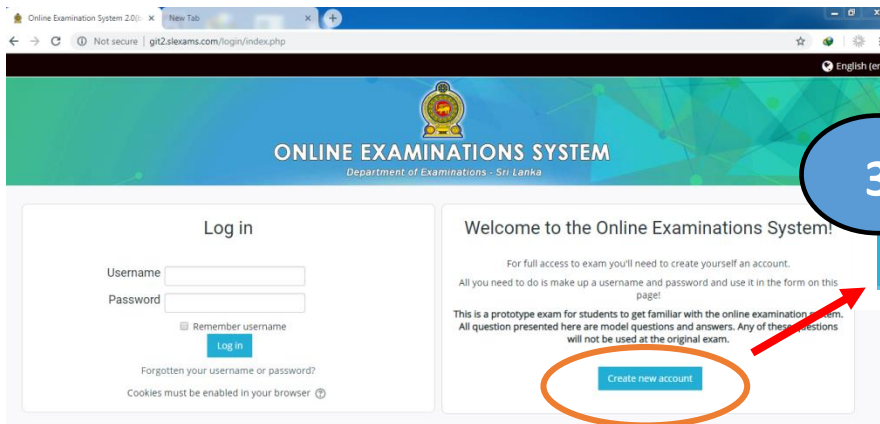

1 Scan the **QR Code** or logging to the system using <http://git.slexams.com>

2 Registration

3 Create new account

4 Fill the registration form

More details

First name *

Last name *

NIC *