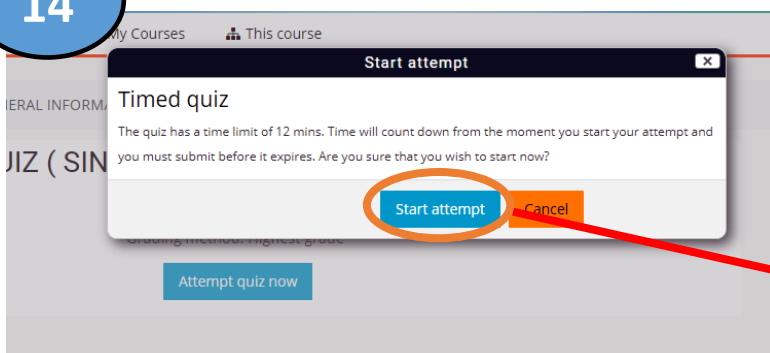

10

Enrol me

11

GENERAL INFORMATION TECHNOLOGY EXAMINATION - 2018

To enter this Exam you have to enroll yourself. Click the "Enroll me" button to proceed

12

GIT 2018 - Sinhala - Prototype

13

GIT 2018 - Sinhala - Prototype

This quiz opened at Monday, 15 October 2018, 3:29 PM

Time limit: 3 hours

Grading method: Highest grade

Attempt quiz now

14